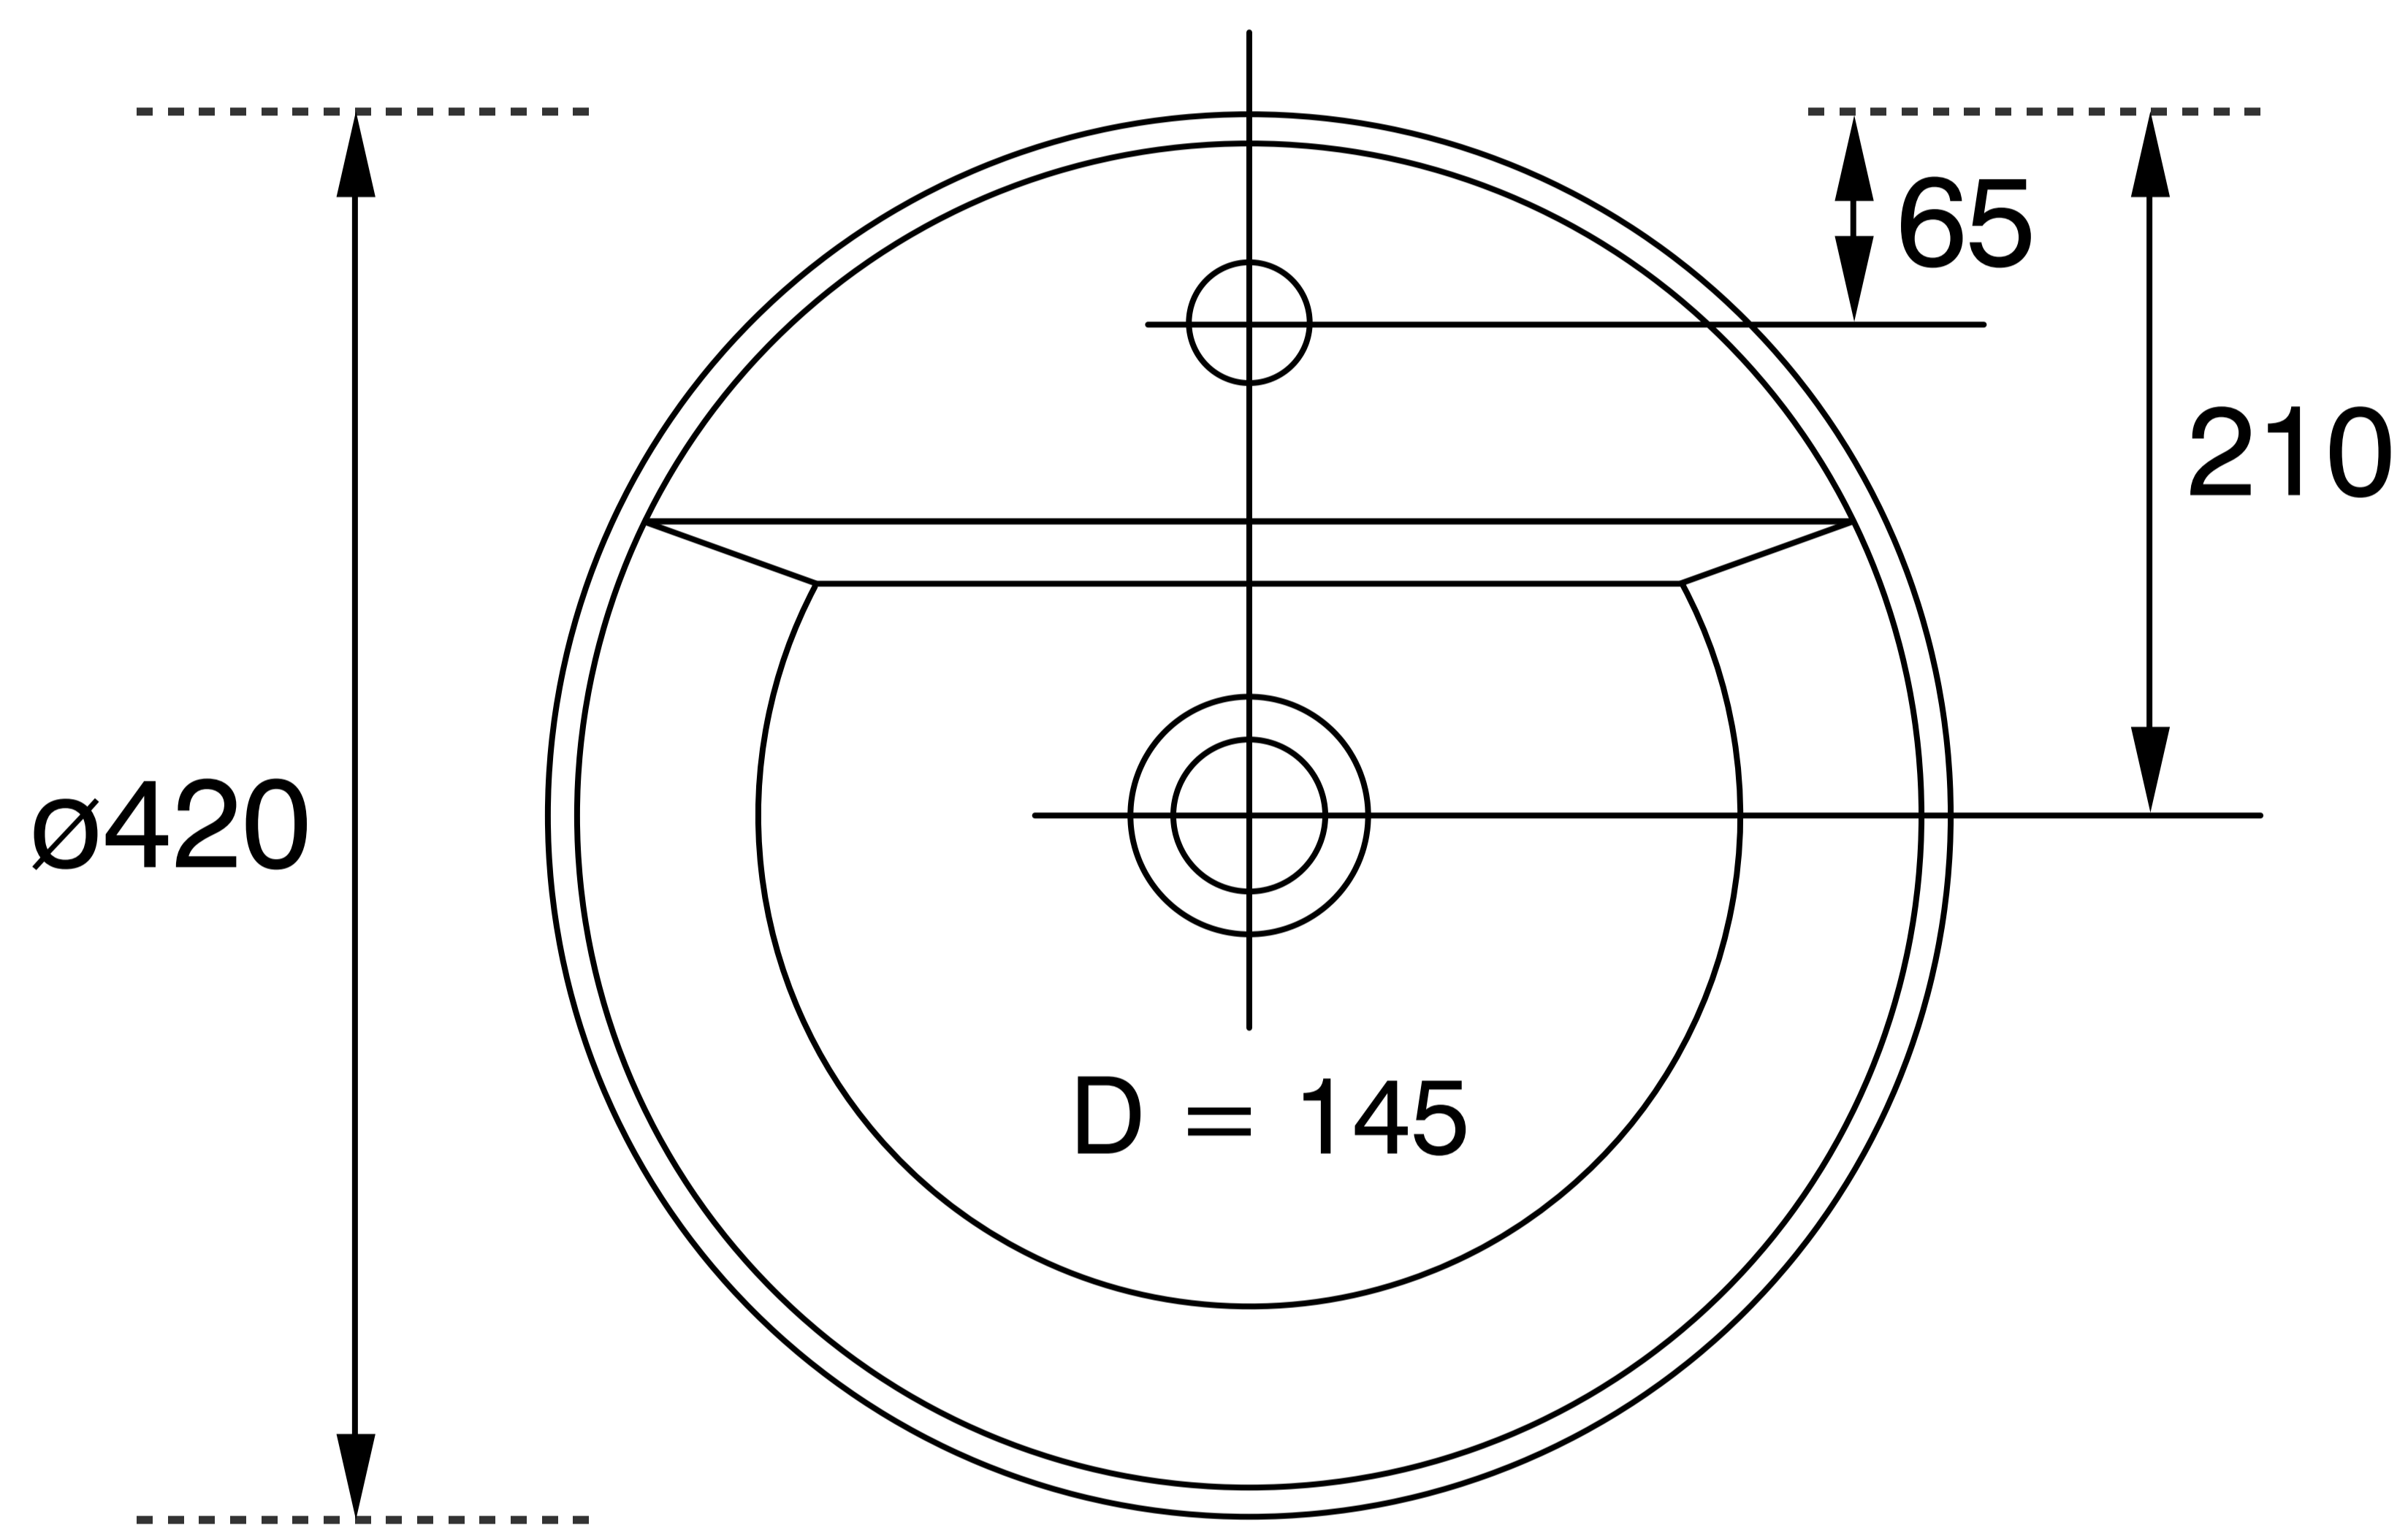

## Wall/Table Mounted

Product Code : 1949

### Technical Drawing

All dimension are in **mm**